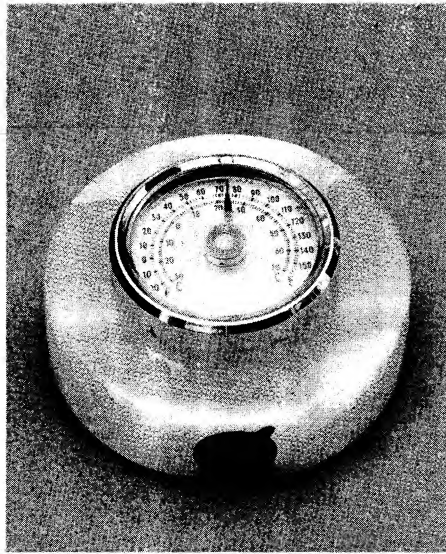

M54 COMBINATION LETTER RACK CALENDAR

M55 LETTER RACK

M75 PERPETUAL CALENDAR

M25 STAMP DISPENSER

M28 PAPER WEIGHT THERMOMETER

M29 MAGNETIC CLIP HOLDER

FOR GUYS AND GALS WITH LIMITED BUDGETS AND UNLIMITED GOOD TASTE